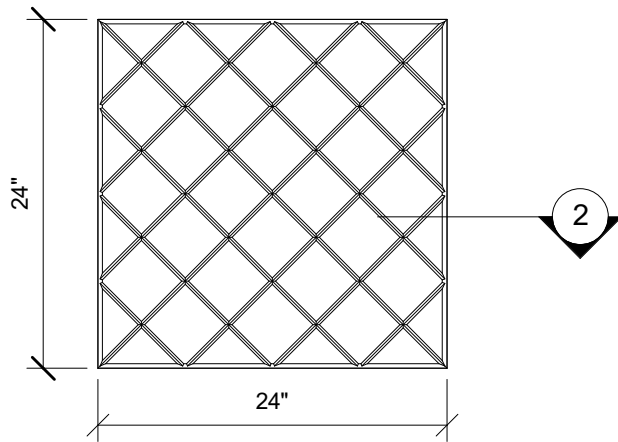

1 SIDE VIEW  
1" = 1'-0"

2 EDGE DETAIL  
3" = 1'-0"

3 PLAN VIEW  
1" = 1'-0"

4 END VIEW  
1" = 1'-0"

123 Columbia Court N. Chaska, MN 55318  
www.acousticalsurfaces.com  
1-800-854-2948

PRODUCT LINE: 1 3/8" Enviroacoustic Design Panels - 2ft x 2ft - Beveled Edge - Crossed