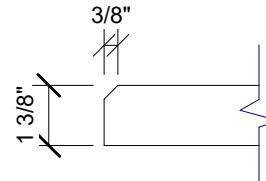

1 SIDE VIEW  
1" = 1'-0"

2 EDGE DETAIL  
3" = 1'-0"

3 PLAN VIEW  
1" = 1'-0"

4 END VIEW  
1" = 1'-0"

123 Columbia Court N. Chaska, MN 55318  
www.acousticalsurfaces.com  
1-800-854-2948

PRODUCT LINE: 1 3/8" Enviroacoustic Design Panels - 2ft x 2ft - Beveled Edge - Crossed